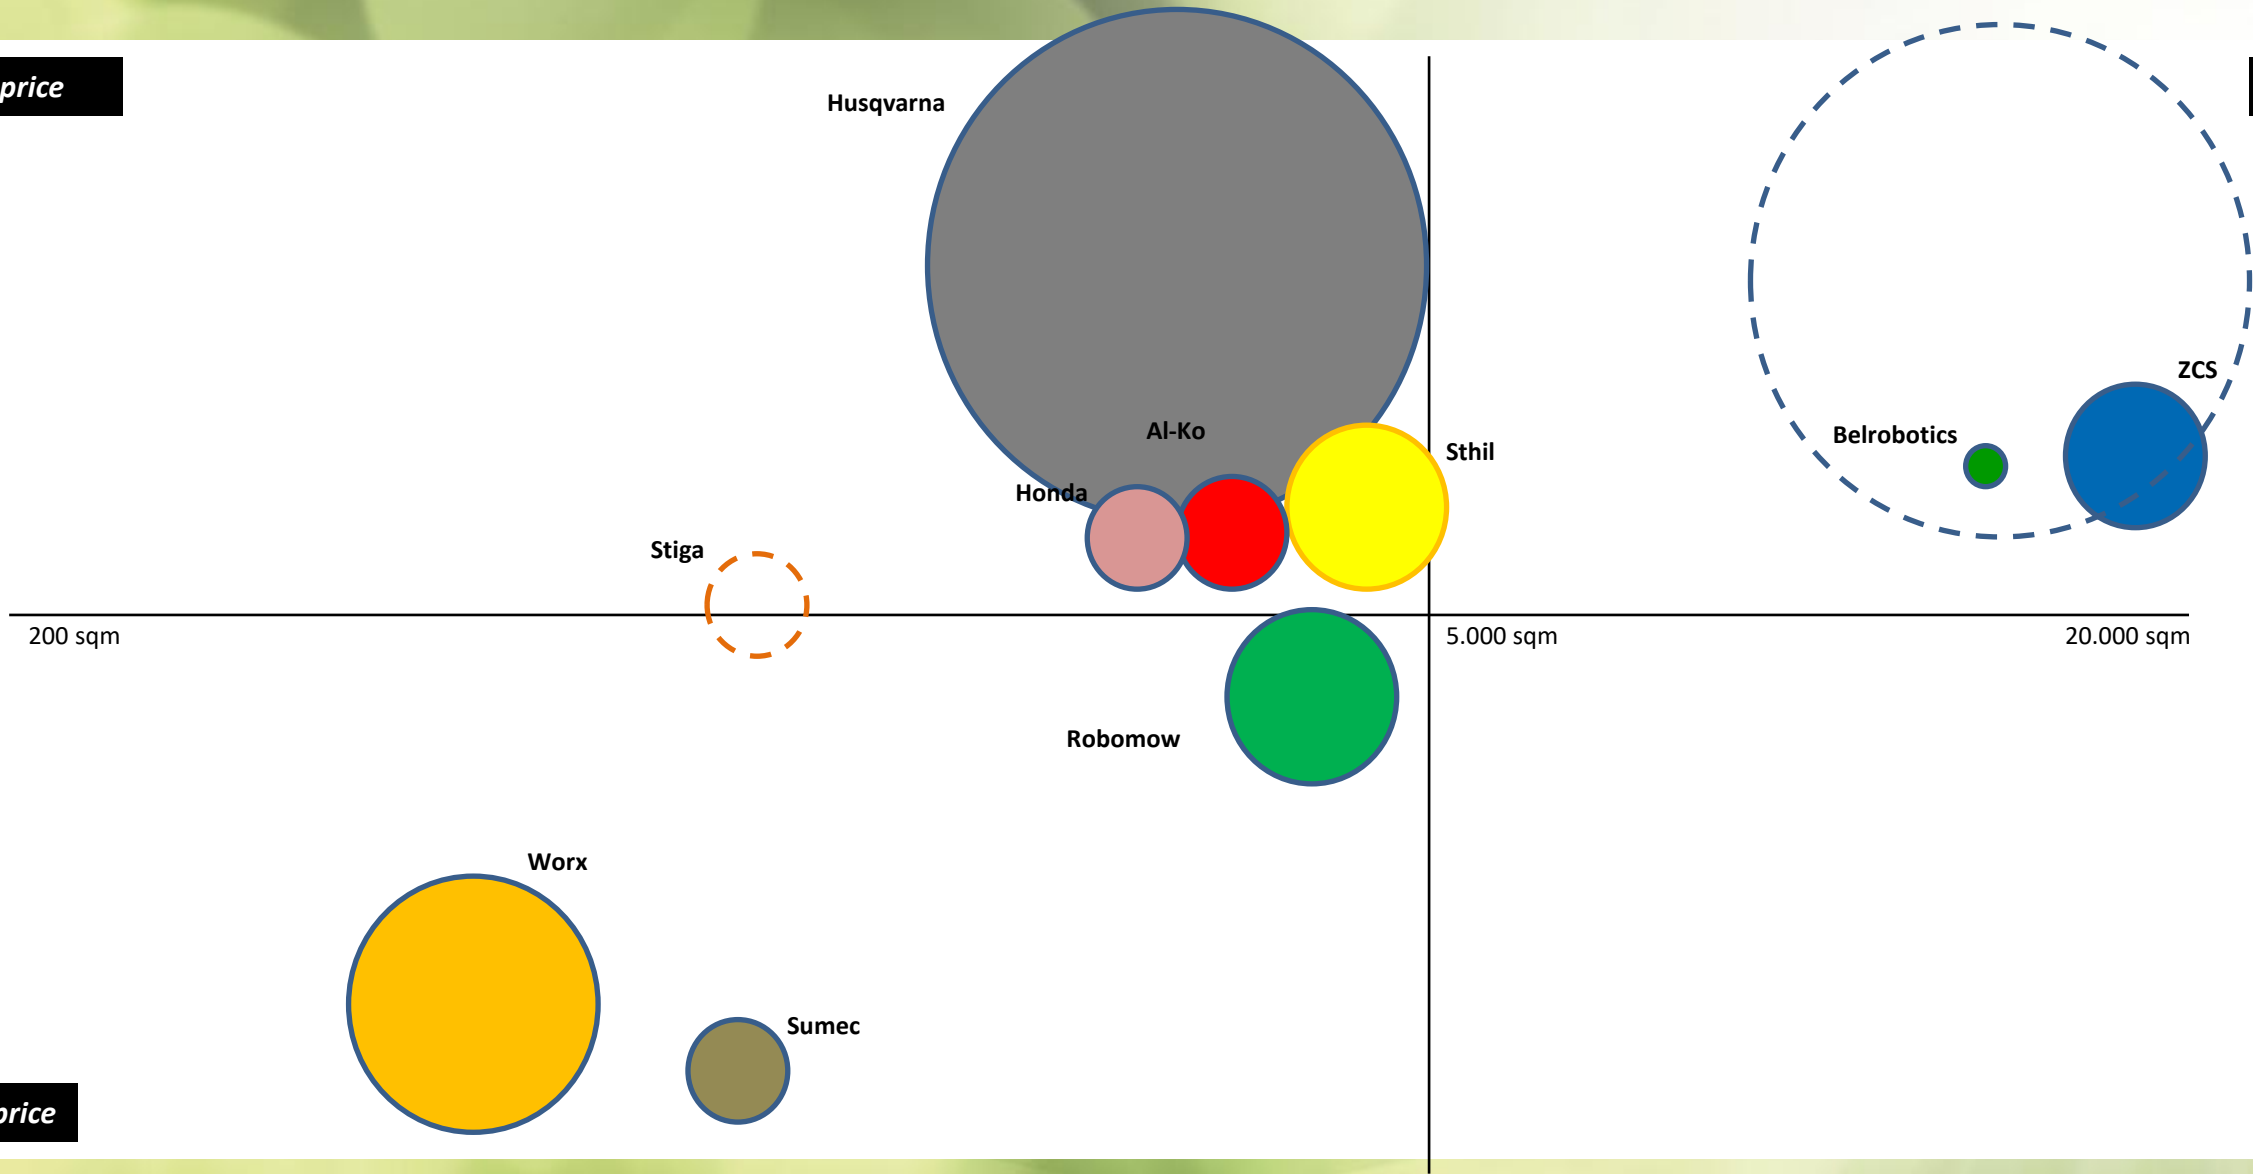

AMBROGIO ROBOT: MARKET POSITIONING

High price

High price

Low price

Low price

GREEN line

AMBROGIO ROBOT L60 ELITE COMPETITORS

SQM 200	SQM 250	SQM 250	SQM 250	SQM 300	SQM 300	SQM 300	SQM 350
Wireless	With Wire	With Wire	With Wire	With Wire	With Wire	With Wire	With Wire
Brushless	Brushless	Brush	Brush	Brush	Brush	Brushless	Brushless
Slope 50%	Slope 25%	Slope 15%	Slope 15%	Slope 15%	Slope 15%	Slope 35%	Slope 27%
Working T. 2:00	Working T. 1:05	Working T. 2:00	Working T. 2:00	Working T. 2:00	Working T. 2:00	Working T. 4:00	Working T. 0:45
Recharge T.3:00	Recharge T. 1:05	Recharge T.20:00	Recharge T.20:00	Recharge T.20:00	Recharge T.20:00	Recharge T. 2:10	Recharge T. 0:45
Lithium-Ion Battery	Lithium-Ion Battery	Lead Battery	Lead Battery	Lead Battery	Lead Battery	Lithium-Ion Battery	Lithium-Ion Battery
4 pointed blade	3 cutters	2 pointed blade	2 pointed blade	2 pointed blade	2 pointed blade	3 cutters	3 cutters
Bluetooth*	No App	No App	No App	Bluetooth-GSM	Bluetooth	Bluetooth-GSM	Bluetooth-GSM
cutting width 25cm	Cutting width 16cm	Cutting width 18cm	Cutting width 18cm	Cutting width 18cm	Cutting width 18cm	Cutting width 18cm	Cutting width 19cm